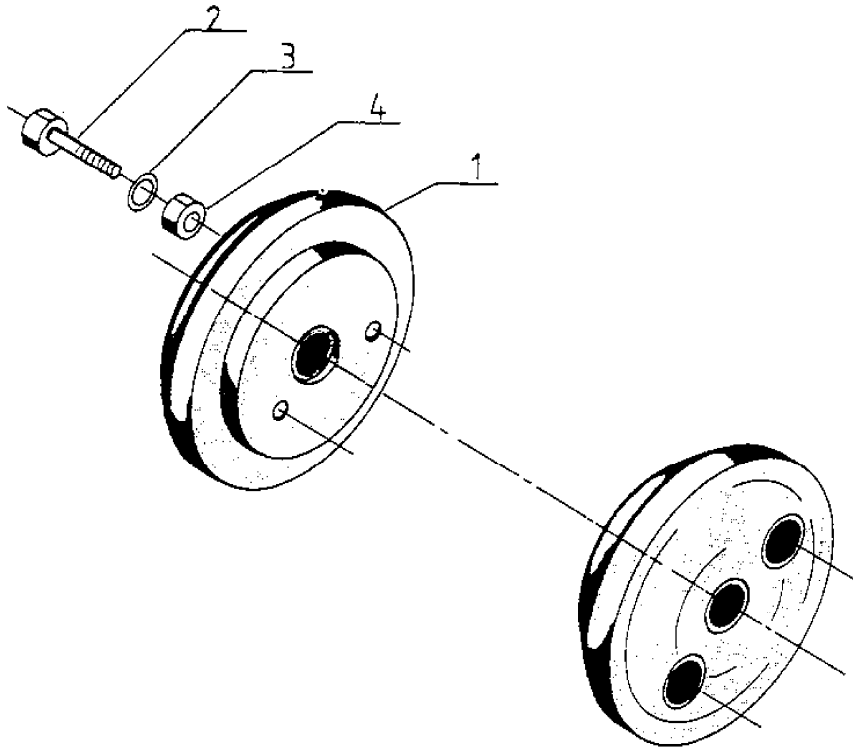

10"

15"

Section: WHEEL WEIGHT 10" ART.NO 14-1914-11

Pos.	Quantity	Spare part No	Description	Kit	Notes	New
	1914					
0		..14-1914-11	Wheel weights assy			
1	2	1489-0448-01	Wheel weight			
2	2	9997-0685-12	Screw			
3	2	9699-0057-02	Flat washer			
4	2	9799-0631-02	Nut			

test