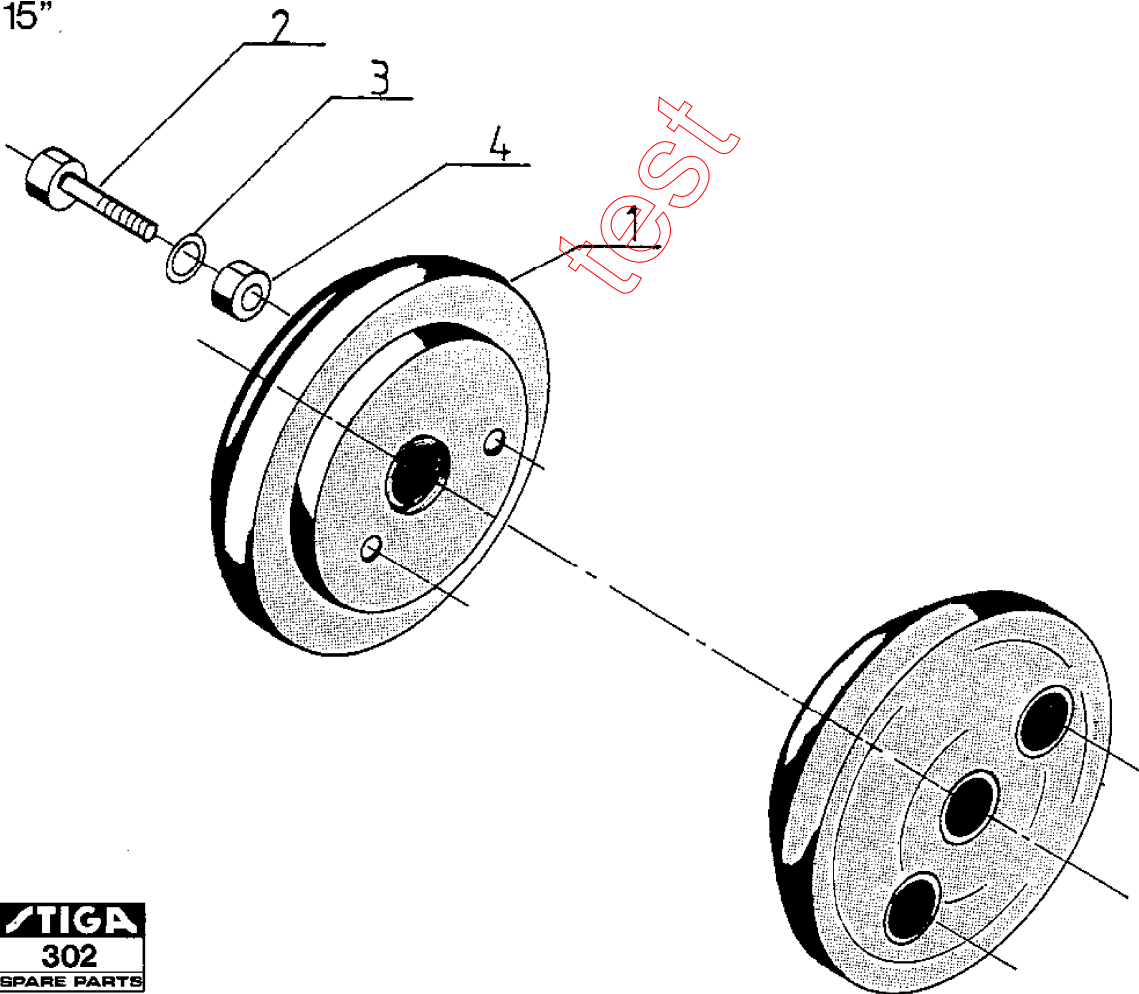

10"

15"

Section: WHEEL WEIGHT 10" ART.NO 14-1914-11

Pos.	Quantity	Spare part No	Description	Kit	Notes	New
	1914					
0		..14-1914-11	Wheel weights assy			
1	2	1489-0448-01	Wheel weight			
2	2	9997-0685-12	Screw			
3	2	9699-0057-02	Flat washer			
4	2	9799-0631-02	Nut			

test